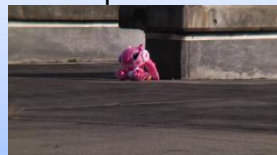

Camcorder
without any lens add-ons

Telephoto side END

Wide side END

1.5X
Tele Converter
72mm Thread
* "Converter" means "All zoom range use"

No problem

Large vignetting

0.8X
Wide Angle Converter
72mm Thread
* "Converter" means "All zoom range use"

No problem

No problem

0.75X
Wide Angle Converter
72mm Thread
* "Converter" means "All zoom range use"

No problem

Tiny vignetting

0.6X
Wide Angle Adapter
72mm Thread
* "Adapter" means "Wide-side use only"

Focus adj. impossible